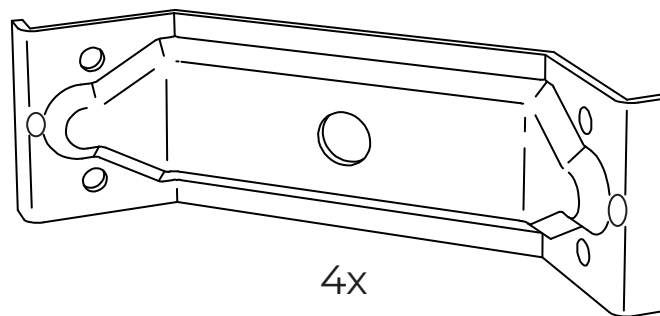

Assembly instructions

**ASGAR
HILTWIN
STELLAN**

Solid pine wood is a living material that is renewable, durable, and recyclable. It comes with natural patterns and grains, tends to prone, shrink, swell, can be damaged easily. It makes each product unique.

Components

The quantities below are the correct amount to complete the assembly. In some cases more fittings may be supplied than are required.

4x

4x

16x

4x

4x

4x