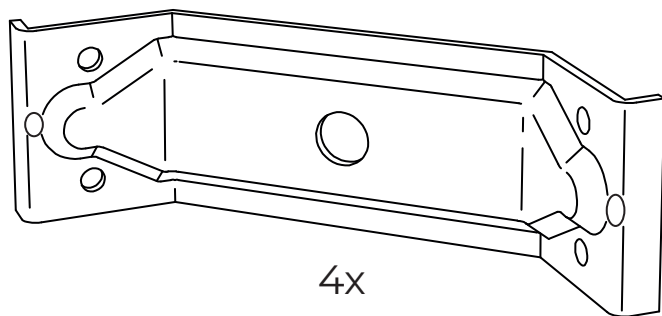

Assembly instructions

**ASGAR
HILTWIN
STELLAN**

Solid pine wood is a living material that is renewable, durable, and recyclable. It comes with natural patterns and grains, tends to prone, shrink, swell, can be damaged easily. It makes each product unique.

Components

The quantities below are the correct amount to complete the assembly. In some cases more fittings may be supplied than are required.

4x

4x

16x

4x

4x

4x