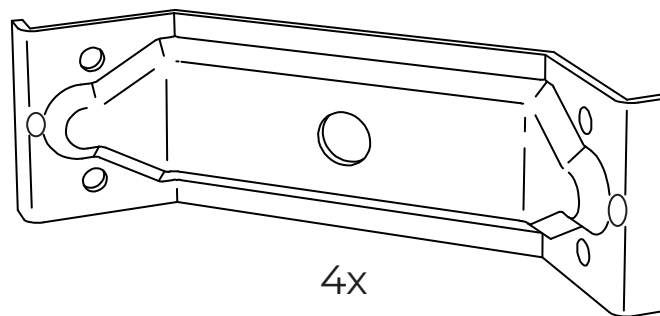

# Assembly instructions

**ASGAR  
HILTWIN  
STELLAN**

Solid pine wood is a living material that is renewable, durable, and recyclable. It comes with natural patterns and grains, tends to prone, shrink, swell, can be damaged easily. It makes each product unique.

## Components

The quantities below are the correct amount to complete the assembly. In some cases more fittings may be supplied than are required.

4x

4x

16x

4x

4x

4x